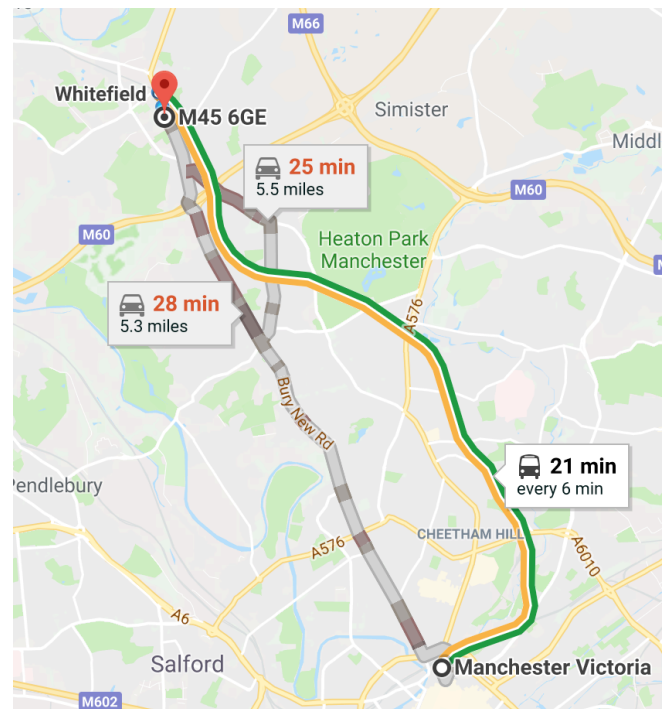

Hair Solved Manchester  
169 Bury New Road  
Whitefield  
Manchester  
M45 6AB

If you need any further assistance with directions or transport, please contact us on 0161 796 7542 and we'll be pleased to help.

### By public transport

If arriving by train at Piccadilly or Victoria train station, there is a metro link from within the station. Get on the tram with 'Bury' as the destination and exit at Whitefield. When you come out of the tram station, cross the road so Morrisons is diagonally across from you and proceed to walk away from it with your back towards it. You will pass a park on your left and a police station on your right. You will find us on the right, just past Slattery of Manchester Bakery.

If you are travelling by bus, you will need the number 135 or 98. For timetables and route information visit <https://www.tfgm.com/public-transport/bus>

### From the M62

-  At junction 20, take the A627(M) exit to Rochdale/Oldham  
0.3 mi
-  At Thornham Interchange, take the 4th exit onto the M62 slip road to Manchester/M'cr Airport/Bury/Botton/Liverpool/M66/M61  
0.6 mi
-  Merge onto M62  
5.0 mi
-  Continue onto M60  
0.9 mi
-  At junction 17, take the A56 exit to M'cr city centre/Prestwich/Whitefield  
0.2 mi
-  At the roundabout, take the 3rd exit onto Bury New Rd/A56  
 Destination will be on the left