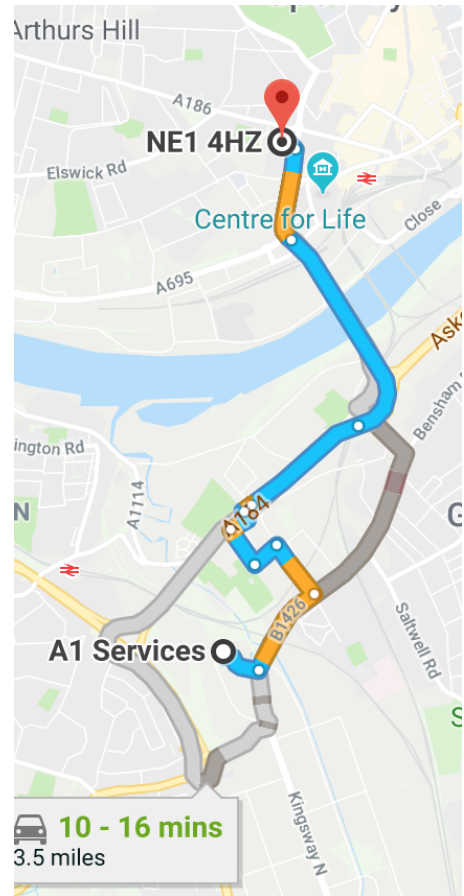

Hair Solved Newcastle  
37 Blandford Square  
Newcastle Upon Tyne  
NE1 4HZ

For further assistance with directions or transport, please call us on 0191 239 9680, and we will be happy to help.

### From the A1 Services

via A189

- > Take Swallow Tail Dr to Lobley Hill Rd/B1426  
1 min (0.1 mi)
- ↶ Turn left onto Lobley Hill Rd/B1426  
1 min (0.3 mi)
- > Drive  
2 min (0.4 mi)
- > Take A184 and A189 to Sunderland St in Newcastle upon Tyne  
4 min (1.6 mi)
- > Follow Sunderland St to Blandford Square  
1 min (335 ft)

### Public Transport

- ↑ Walk west on Neville St/A186 towards Bewick St  
135 ft
- ↷ Turn right onto Bewick St  
348 ft
- ↷ Turn right onto Clayton St W  
253 ft
- ↶ Turn left towards Westgate Rd/A186  
180 ft
- ↶ Turn left onto Westgate Rd/A186  
0.2 mi
- ↶ Turn left onto Blandford Square  
69 ft
- ↷ Slight right to stay on Blandford Square  
Destination will be on the right  
197 ft

### Street Parking

Please use the map as a guide only and ensure that you check the markings and signs where you have parked. Charges may apply.

12 Blandford Square	12 spaces
£0.90 1 hour	1 min to destination
Westgate Road	2 spaces
£0.70 1 hour	2 min to destination
Westgate Road	8 spaces
£0.70 1 hour	2 min to destination
36 Blandford Street	12 spaces
£0.90 1 hour	2 min to destination