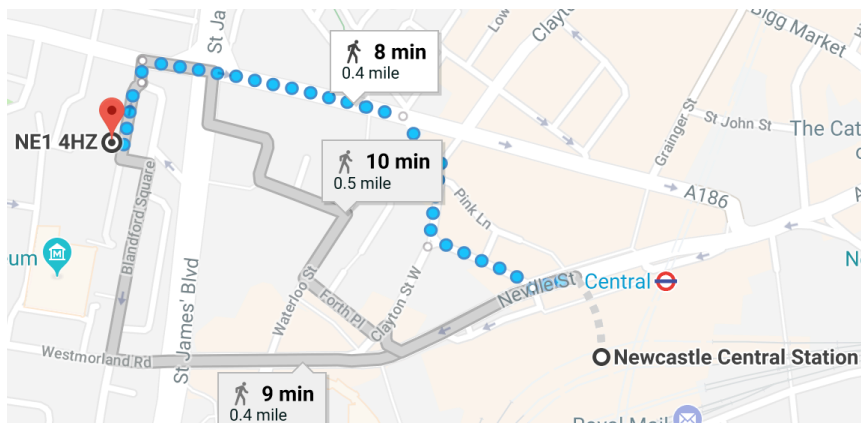

Hair Solved Newcastle  
37 Blandford Square  
Newcastle Upon Tyne  
NE1 4HZ

For further assistance with directions or transport, please call us on 0191 239 9680, and we will be happy to help.

### From the A1 Services

via A189

- > Take Swallow Tail Dr to Lobley Hill Rd/B1426  
1 min (0.1 mi)
- ↶ Turn left onto Lobley Hill Rd/B1426  
1 min (0.3 mi)
- > Drive  
2 min (0.4 mi)
- > Take A184 and A189 to Sunderland St in Newcastle upon Tyne  
4 min (1.6 mi)
- > Follow Sunderland St to Blandford Square  
1 min (335 ft)

**NE1 4HZ**

Blandford Square, Newcastle upon Tyne

### Public Transport

- ↑ Walk west on Neville St/A186 towards Bewick St  
135 ft
- ↷ Turn right onto Bewick St  
348 ft
- ↷ Turn right onto Clayton St W  
253 ft
- ↶ Turn left towards Westgate Rd/A186  
180 ft
- ↶ Turn left onto Westgate Rd/A186  
0.2 mi
- ↶ Turn left onto Blandford Square  
69 ft
- ↷ Slight right to stay on Blandford Square  
Destination will be on the right  
197 ft