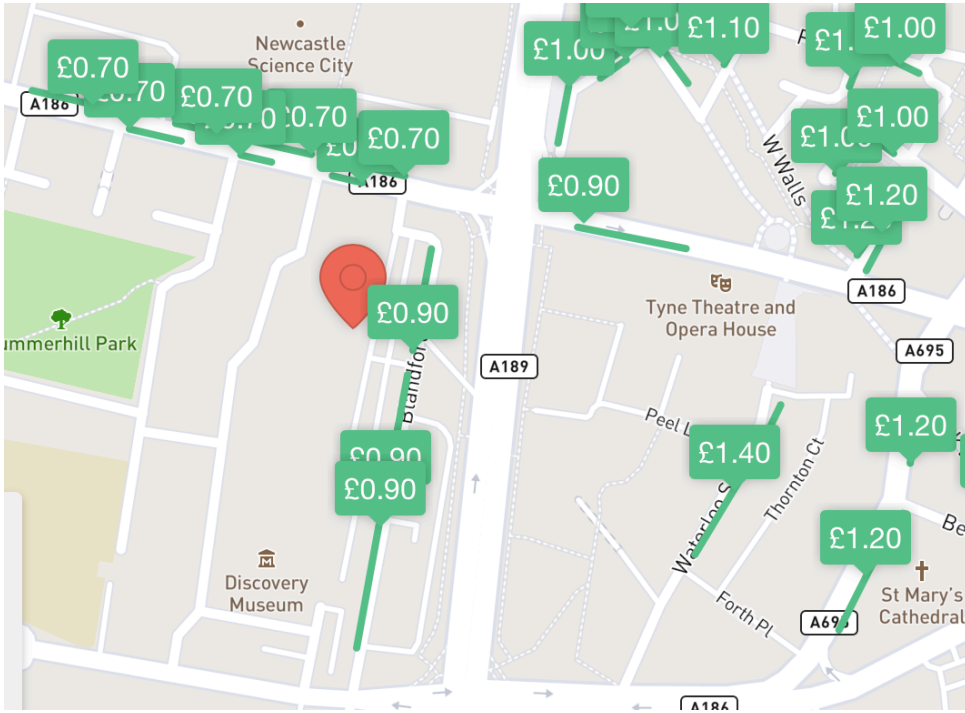

### From the A1 Services

via A189

- > Take Swallow Tail Dr to Lobley Hill Rd/B1426  
1 min (0.1 mi)
- ↶ Turn left onto Lobley Hill Rd/B1426  
1 min (0.3 mi)
- > Drive  
2 min (0.4 mi)
- > Take A184 and A189 to Sunderland St in Newcastle upon Tyne  
4 min (1.6 mi)
- > Follow Sunderland St to Blandford Square  
1 min (335 ft)

**NE1 4HZ**

Blandford Square, Newcastle upon Tyne

### Public Transport

- ↑ Walk west on Neville St/A186 towards Bewick St  
135 ft
- ↷ Turn right onto Bewick St  
348 ft
- ↷ Turn right onto Clayton St W  
253 ft
- ↶ Turn left towards Westgate Rd/A186  
180 ft
- ↶ Turn left onto Westgate Rd/A186  
0.2 mi
- ↶ Turn left onto Blandford Square  
69 ft
- ↷ Slight right to stay on Blandford Square  
Destination will be on the right  
197 ft

### Street Parking

Please use the map as a guide only and ensure that you check the markings and signs where you have parked. Charges may apply.

12 Blandford Square	12 spaces
£0.90 1 hour	1 min to destination
Westgate Road	2 spaces
£0.70 1 hour	2 min to destination
Westgate Road	8 spaces
£0.70 1 hour	2 min to destination
36 Blandford Street	12 spaces
£0.90 1 hour	2 min to destination