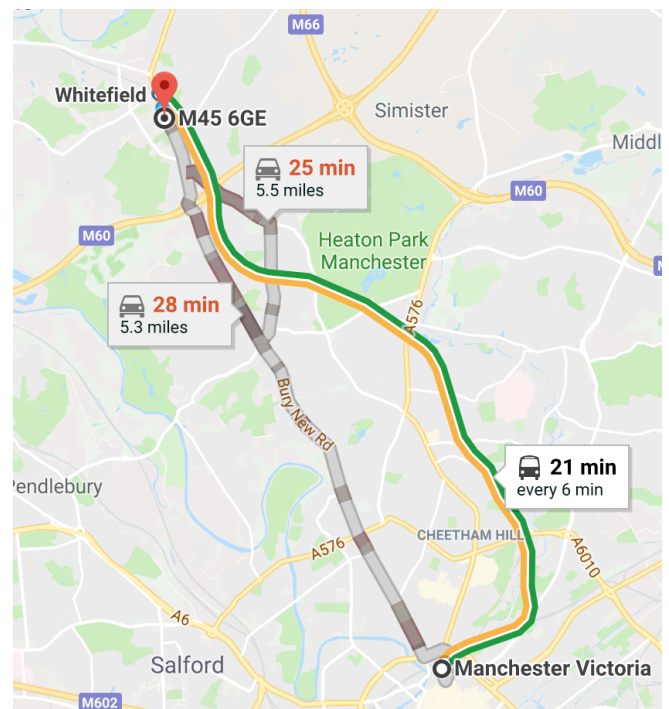

Hair Solved Manchester
Hamilton house
205 Bury New Road.
Whitefield
Manchester
M45 6GE

If you need any further assistance with directions or transport, please contact us on 0161 796 7542 and we'll be pleased to help.

By public transport

If arriving by train at Piccadilly or Victoria train station, there is a metro link from within the station. Get on the tram with 'Bury' as the destination and exit at Whitefield. When you come out of the tram station, cross the road so Morrisons is diagonally across from you and proceed to walk away from it with your back towards it. You will pass a park on your left and a police station on your right. You will find us on the right, just past the health centre.

If you are travelling by bus, you will need the number 135 or 98. For timetables and route information visit <https://www.tfgm.com/public-transport/bus>

From the M62

- At junction 20, take the A627(M) exit to Rochdale/Oldham
0.3 mi
- At Thornham Interchange, take the 4th exit onto the M62 slip road to Manchester/M'cr Airport/Bury/Botton/Liverpool/M66/M61
0.6 mi
- Merge onto M62
5.0 mi
- Continue onto M60
0.9 mi
- At junction 17, take the A56 exit to M'cr city centre/Prestwich/Whitefield
0.2 mi
- At the roundabout, take the 3rd exit onto Bury New Rd/A56
 Destination will be on the left

Street parking is available nearby, but please check the signs to avoid parking charges.