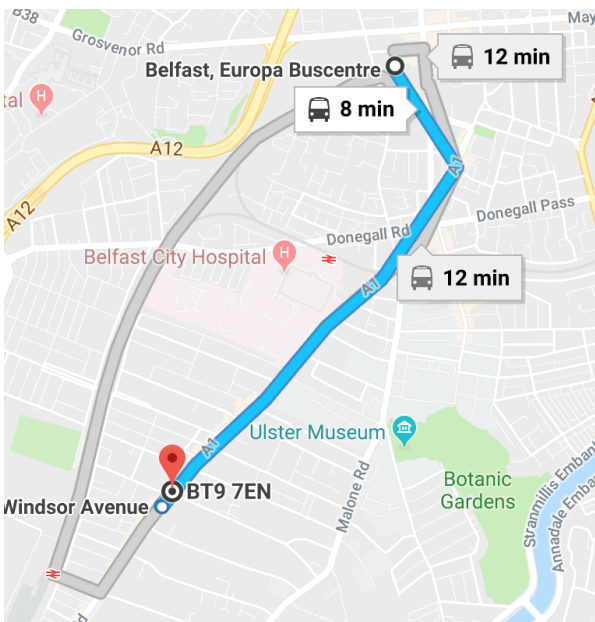

Hair Solved Belfast.
Cascade House.
229 Lisburn Road.
Belfast.
BT9 7EN.

Our Belfast salon is just a five-minute walk from the National football stadium at Windsor Park. If you are travelling by car, nearby parking is available, but please do check, as charges may apply.

If you need any further assistance with directions or transport, please call us on 02890 633005 and we'll be happy to help.

Public Transport

Adelaid train station (9 min walk away)
City Hospital railway station (15 min walk)

Bus numbers 9a, 9b, 9c, 23, 26, 38, 51, 103, 103b, 530, 538, 551 all stop outside the salon.

2:15 PM **Belfast, Europa Buscentre**

530 Lisburn
✓ 7 min (6 stops) · Stop ID: 015363

2:22 PM **Windsor Avenue**

Walk
✓ About 1 min , 217 ft

2:23 PM **BT9 7EN**
Lisburn Rd, Belfast